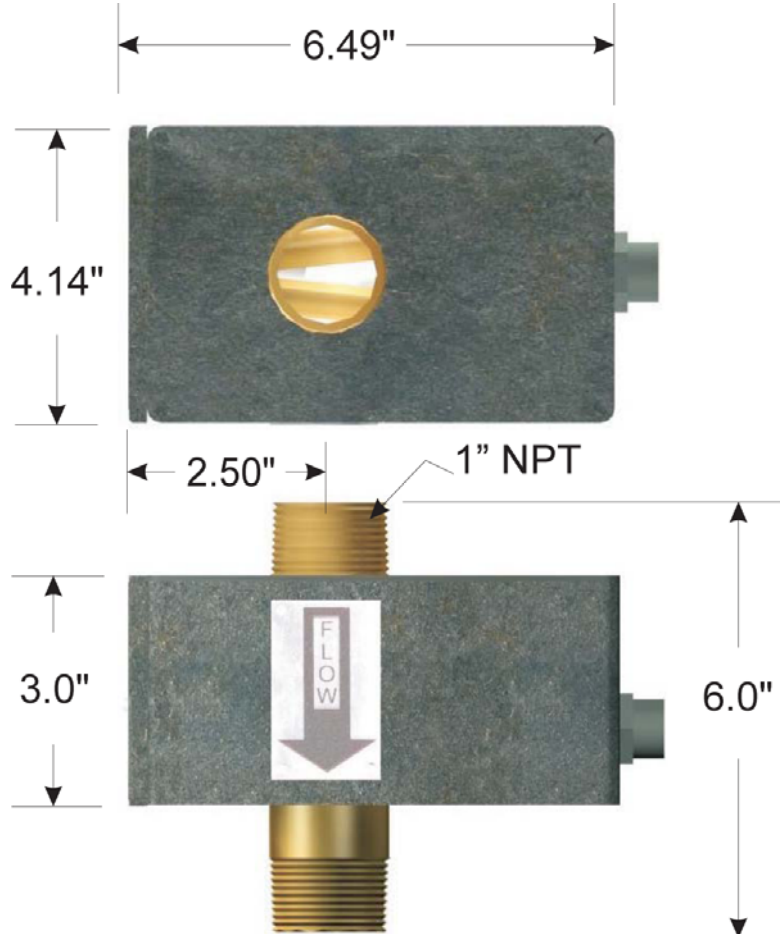

MODEL 576-24 MagnaValve

999381

- High Accuracy - $\pm 5\%$ of FS
- Built-in flow sensor
- .2 - 2 lbs/min range
- Normally closed
- Requires FC - 24 Flow Controller
- Air type shot peening machines
- Variable flow rates
- No moving parts
- Steel shot or Steel grit
- With 6' Cable

The Model 576-24 MagnaValve is a normally closed magnetic valve suitable for regulation of steel shot and includes a built-in sensor for accurate measurement of flow rate. Used with the Model FC-24 Shot Flow Controller, the MagnaValve will provide accurate and repeatable flow rates over a .2 - 2 pounds-per-minute flow range. The 576-24 MagnaValve can be re-calibrated for various shot types and sizes for higher accuracy.

The valve construction includes a permanent magnet for normally closed operation and an electromagnet for controlling shot flow rates. By regulating the voltage to the electromagnet, any desired flow rate may be achieved. When power is off, the valve will hold shot due to the permanent magnet.

ELECTRONICS INCORPORATED

MODEL 576-24 MagnaValve

SPECIFICATIONS	
Sensor	
Display LED's:	Valve ON Command input Enable +24V Power
Output:	0 - 10Vdc
Adjustments:	Zero Span Pulse Rate
Accuracy:	+/- 5% (of full scale)
Control	
Input:	0-10Vdc Into 100K
Enable:	24Vdc @ 10mA
Valve	
Power:	+24Vdc @ 2A (50VA)
Calibration:	.2 – 2 lbs/min
Media:	Steel shot
Max. Pressure:	100 PSI
Mode:	Normally closed
Temp. Range:	40-110° F 5-43° C