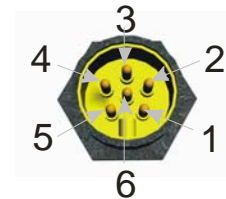

The Model 576-24 MagnaValve is a normally closed magnetic valve suitable for regulation of steel shot and includes a built-in sensor for accurate measurement of flow rate. Used with the Model FC-24 Shot Flow Controller, the MagnaValve will provide accurate and repeatable flow rates over a .2 - 2 pounds-per-minute flow range. The 576-24 MagnaValve can be re-calibrated for various shot types and sizes for higher accuracy.

ELECTRONICS INCORPORATED

MODEL 576-24 MagnaValve

SPECIFICATIONS	
Sensor	
Display LED's:	Valve ON Command input Enable +24V Power
Output:	0 - 10Vdc
Adjustments:	Zero Span Pulse Rate
Accuracy:	+/- 5% (of full scale)
Control	
Input:	0-10Vdc Into 100K
Enable:	24Vdc @ 10mA
Valve	
Power:	+24Vdc @ 2A (50VA)
Calibration:	.2 – 2 lbs/min
Media:	Steel shot
Max. Pressure:	100 PSI
Mode:	Normally closed
Temp. Range:	40-110° F 5-43° C

ZERO (Factory set)

SPAN (Factory set)

**FRONT VIEW
(COVER REMOVED)**

Pulse Rate (Factory)

1. WHITE
2. RED
3. GREEN
4. ORANGE
5. BLACK
6. BLUE

FC-24	576-24
6. PROCESS IN 0-10V	1. WHITE 0-10VDC OUT
5. PROCESS 0VDC	3. GREEN 0VDC
8. SERVO OUT	4. ORANGE 0-10VDC IN
9. VALVE ENABLE	6. BLUE 24VDC ENABLE
19. 24VDC SUPPLY	2. RED 24VDC SUPPLY
20. 0V COMMON	5. BLACK 0V COMMON